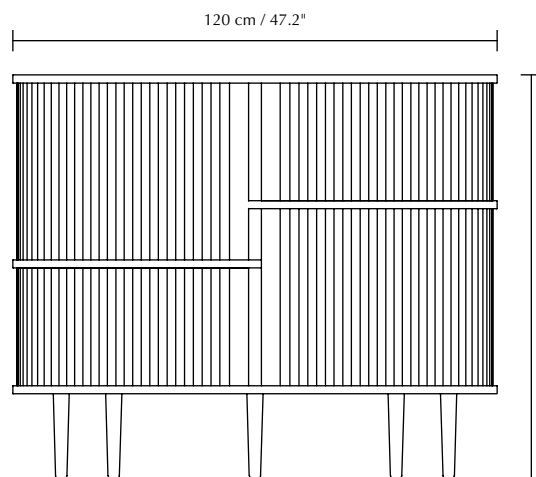

AUDACIOUS | HIGHBOARD

Designed by Jonas Søndergaard

UMAGE